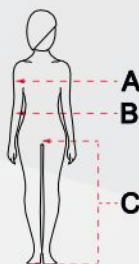

PFANNER® SERVICE

| Size | A Chest width cm | B Waist size cm | C Step length cm | | |
|------|------------------------|-----------------------|---------------------|------|-------|
| | | | normal | long | short |
| XXS | 78 | 74 | 80 | 87 | 75 |
| XS | 84 | 80 | 80 | 87 | 75 |
| S | 96 | 86 | 80 | 87 | 75 |
| M | 102 | 92 | 80 | 87 | 75 |
| L | 108 | 98 | 80 | 87 | 75 |
| XL | 116 | 104 | 80 | 87 | 75 |
| XXL | 124 | 110 | 80 | 87 | 75 |
| 3XL | 132 | 116 | 80 | 87 | 75 |
| 4XL | 138 | 122 | 80 | 87 | 75 |

| Size | A Chest width cm | B Waist size cm | C Step length cm |
|------|------------------------|-----------------------|------------------------|
| | | | |
| XS | 92 | 80 | 78 |
| S | 98 | 86 | 78 |
| M | 104 | 92 | 78 |
| L | 110 | 98 | 78 |
| XL | 116 | 104 | 78 |

STRETCHZONE

| Size | B Waist size cm | C Step length cm | |
|------|-----------------------|---------------------|------|
| | | normal | long |
| 42 | 74 | 80 | 88 |
| 44 | 78 | 80 | 88 |
| 46 | 82 | 82 | 90 |
| 48 | 86 | 82 | 90 |
| 50 | 90 | 82 | 90 |
| 52 | 94 | 82 | 90 |
| 54 | 98 | 83 | 90 |
| 56 | 102 | 83 | 90 |
| 58 | 108 | 83 | 90 |
| 60 | 114 | 83 | 90 |
| 62 | 120 | 83 | 90 |

| cm | Size |
|----|------|
| 7 | S |
| 8 | M |
| 9 | L |
| 10 | XL |
| 11 | XXL |
| 12 | 3XL |

How to find out your glove size:

Measure your palm with a ruler or measuring tape as shown in the picture. In the example the palm measures a width of 9 cm.