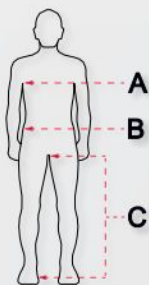

PFANNER® SERVICE

| Size | A Chest width cm | B Waist size cm | C Step length cm | | |
|------|------------------------|-----------------------|---------------------|------|-------|
| | | | normal | long | short |
| XXS | 78 | 74 | 80 | 87 | 75 |
| XS | 84 | 80 | 80 | 87 | 75 |
| S | 96 | 86 | 80 | 87 | 75 |
| M | 102 | 92 | 80 | 87 | 75 |
| L | 108 | 98 | 80 | 87 | 75 |
| XL | 116 | 104 | 80 | 87 | 75 |
| XXL | 124 | 110 | 80 | 87 | 75 |
| 3XL | 132 | 116 | 80 | 87 | 75 |
| 4XL | 138 | 122 | 80 | 87 | 75 |

| Size | A Chest width cm | B Waist size cm | C Step length cm |
|------|------------------------|-----------------------|------------------------|
| | | | |
| XS | 92 | 80 | 78 |
| S | 98 | 86 | 78 |
| M | 104 | 92 | 78 |
| L | 110 | 98 | 78 |
| XL | 116 | 104 | 78 |

STRETCHZONE

| Size | B Waist size cm | C Step length cm | |
|------|-----------------------|---------------------|------|
| | | normal | long |
| 42 | 74 | 80 | 88 |
| 44 | 78 | 80 | 88 |
| 46 | 82 | 82 | 90 |
| 48 | 86 | 82 | 90 |
| 50 | 90 | 82 | 90 |
| 52 | 94 | 82 | 90 |
| 54 | 98 | 83 | 90 |
| 56 | 102 | 83 | 90 |
| 58 | 108 | 83 | 90 |
| 60 | 114 | 83 | 90 |
| 62 | 120 | 83 | 90 |

| cm | Size |
|----|------|
| 7 | S |
| 8 | M |
| 9 | L |
| 10 | XL |
| 11 | XXL |
| 12 | 3XL |

How to find out your glove size:

Measure your palm with a ruler or measuring tape as shown in the picture. In the example the palm measures a width of 9 cm.